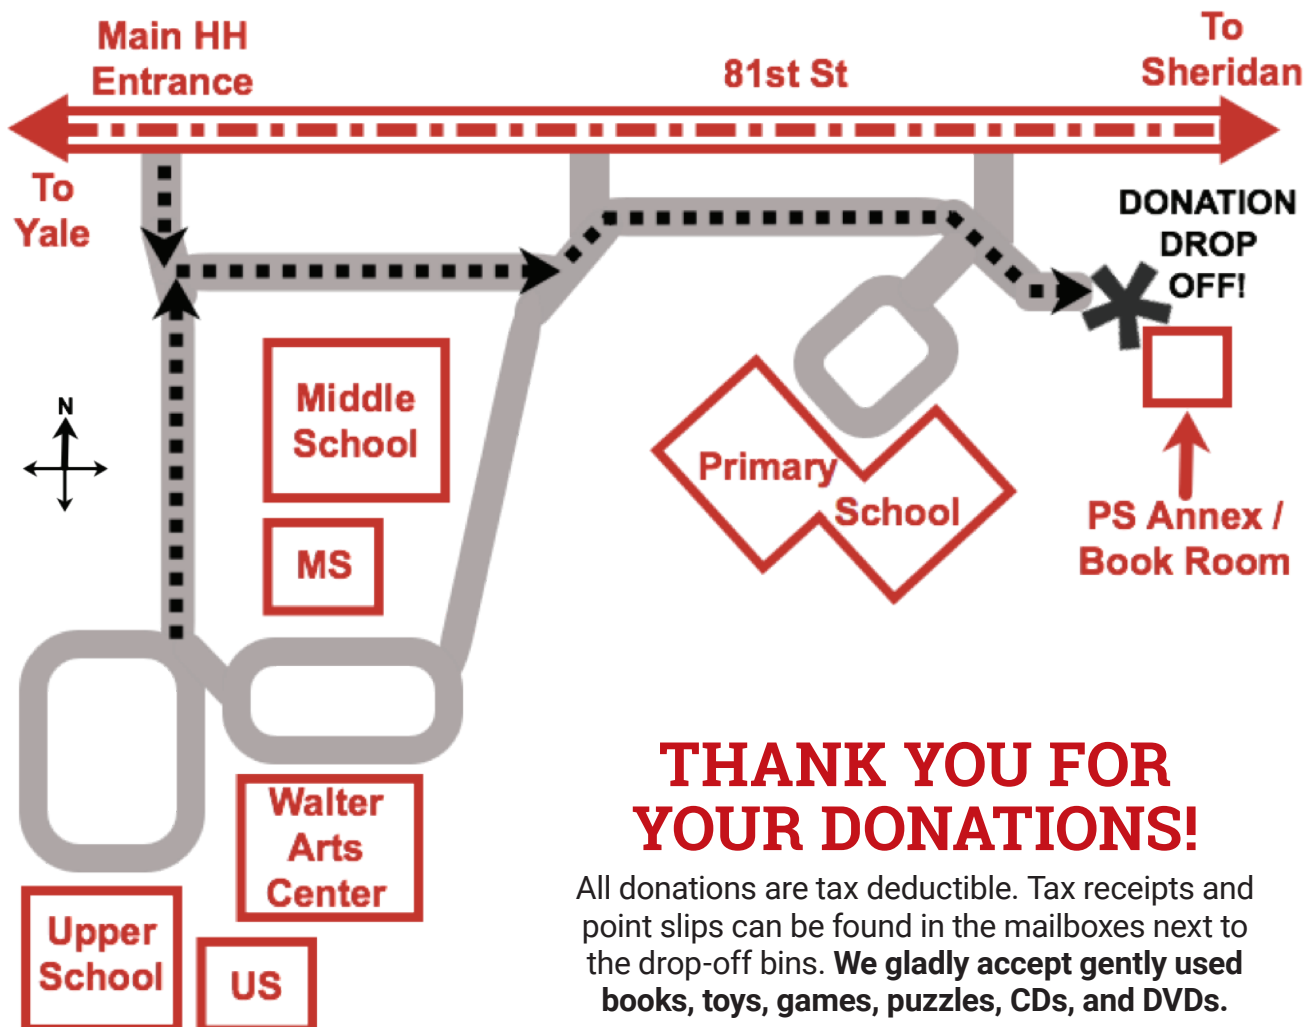

Book Fair Donations

NEW DROP-OFF LOCATION

We have changed locations for donation drop-offs!

Please take all Book Fair donations to the book bins outside Primary School Annex located just inside the East Gate.

THANK YOU FOR YOUR DONATIONS!

All donations are tax deductible. Tax receipts and point slips can be found in the mailboxes next to the drop-off bins. **We gladly accept gently used books, toys, games, puzzles, CDs, and DVDs.**